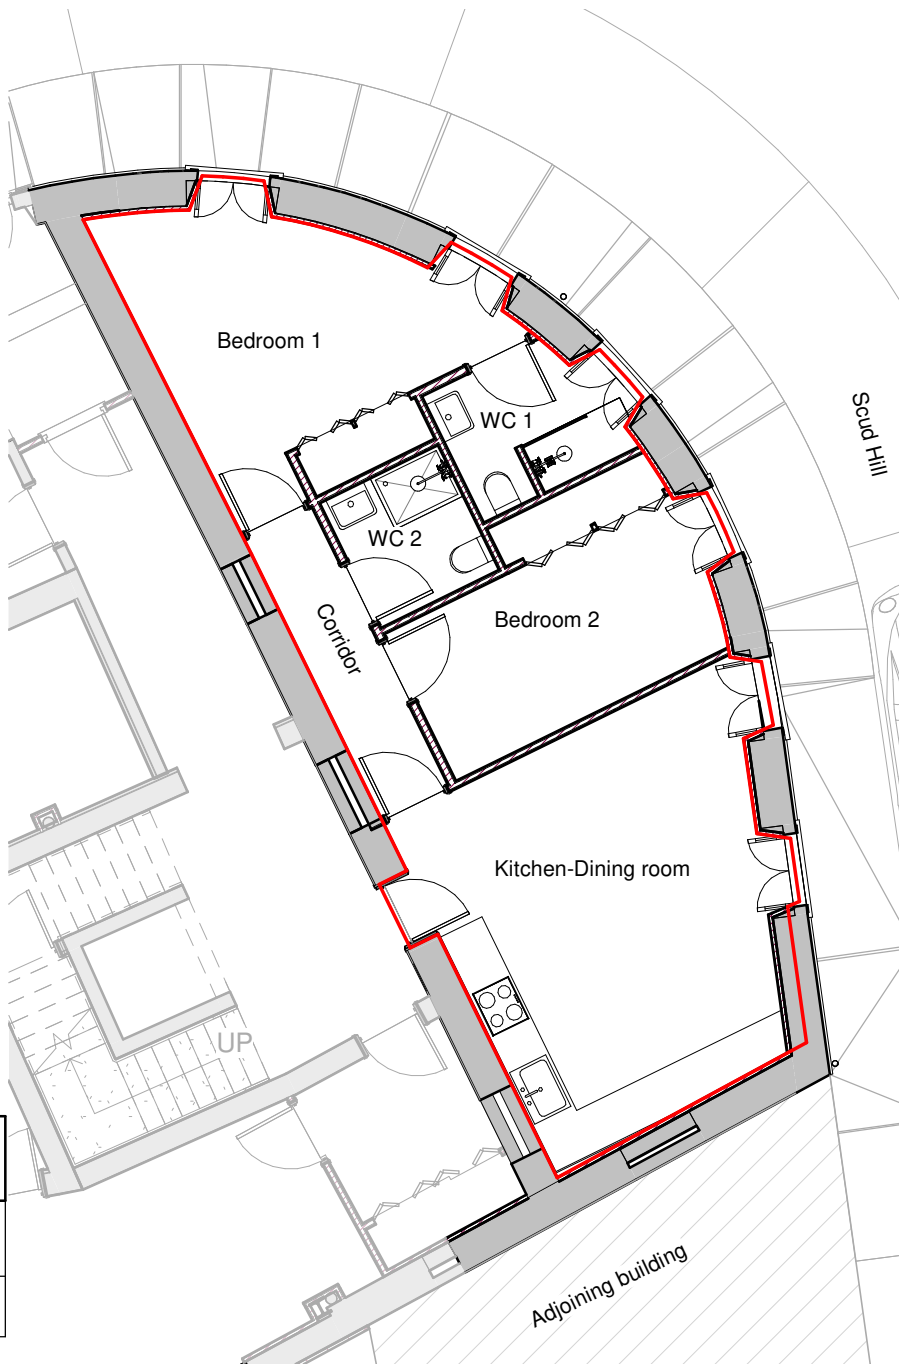

GROUND FLOOR

APARTMENT No.2		
Internal area (sq.m.)	External area (sq.m.)	Total area (sq.m.)
63	-	63

ALL SIZES QUOTED ARE NT AND APPROXIMATE
THIS DRAWING IS NOT TO SCALE

CARLTON HOUSE